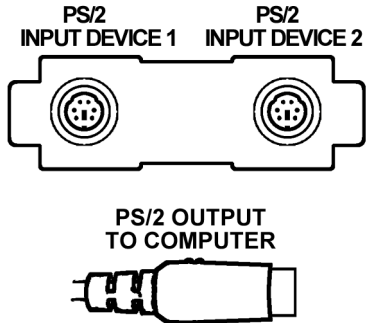

# *Y-mouse* Dual PS/2 Mouse Adapter (WHYM-274-R)

- Accommodates right and left-handed users by placing mice on both sides of a computer
- Switching between devices helps avoid repetitive motion problems
- Daisy chain to attach even more pointing devices at a time

**Use 2 pointing devices from one port!** Simultaneously connect two compatible pointing devices such as standard mice and trackballs. The PS/2 *Y-mouse* also supports most scrolling mice.

The *Y-mouse* Dual PS/2 Mouse Adapter Port works with all systems that support a PS/2 mouse. Both devices need to use similar mouse protocol. Trackballs, Touchpads and Mice are all relative coordinate devices that use similar mouse protocol.

## Specifications

<b>Operating System</b>	All systems compatible with PS/2 mice
<b>Connectors</b>	Two 6 pin PS/2 sockets, one 6 pin PS/2 plug (mini DIN 6)
<b>Dimensions</b>	4" x 2.5" x .75", 100 mm x 63 mm x 20 mm without cord
<b>Weight</b>	2 oz., 60 grams
<b>Power Consumption</b>	Less than 15 ma @ 5 vdc with 2 mice
<b>Power Source</b>	Directly from PS/2 mouse port
<b>Nominal Voltage</b>	5 vdc
<b>Software</b>	Special software is not required
<b>Drivers</b>	Uses default mouse driver
<b>Certification</b>	FCC class B, CE